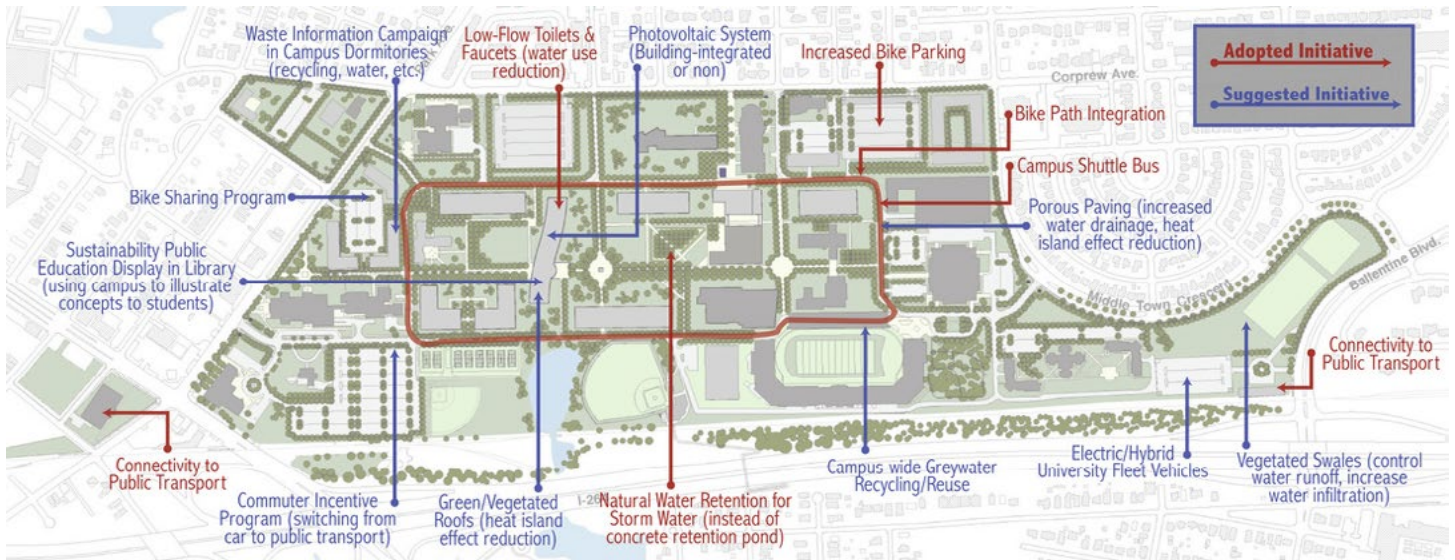

# JANAE FUTRELL

ATLANTA REGIONAL COMMISSION | ATLANTA, GA

Janae Futrell, AICP, LEED-AP, is a Senior Principal Planner at the Atlanta Regional Commission. As an urban planner and architectural designer, her experience includes work for government, private sector, and non-profits. Her focus areas span disaster management, environmentally-sustainable building, public transport, and human services transportation specific to individuals with disabilities, individuals with lower income, and older adults. Prior to ARC, she worked with Caritas Germany, Earthquakes and Megacities Initiative, International Federation of the Red Cross and Red Crescent, John Portman and Associates, and WeLoveTheCity.

The Atlanta Regional Commission is the regional planning and intergovernmental coordination agency for the 10-county area and the City of Atlanta. For over 65 years, ARC and its predecessor agencies have helped to focus the region's leadership, attention and resources on key issues of regional consequence. ARC is dedicated to unifying the region's collective resources to prepare the metropolitan area for a prosperous future.